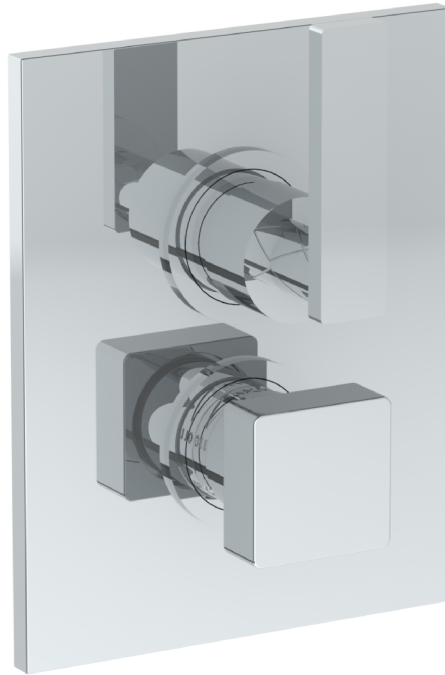

## 71-T20-LLD4

Wall Mounted Thermostatic Shower Trim with Built-In Control  
For use with SS-TH2000, SS-TH4000, SS-THVD2

Meets the applicable requirements of ASME A112.18.1-2005/CSA B125.1-05, entitled "Plumbing Supply Fittings"

# 71-T20-LLP5

Wall Mounted Thermostatic Shower Trim with Built-In Control  
For use with SS-TH2000, SS-TH4000, SS-THVD2

Meets the applicable requirements of ASME A112.18.1-2005/CSA B125.1-05, entitled "Plumbing Supply Fittings"

## 71-T20-LLO6

Wall Mounted Thermostatic Shower Trim with Built-In Control

For use with SS-TH2000, SS-TH4000, SS-THVD2

Meets the applicable requirements of ASME A112.18.1-2005/CSA B125.1-05, entitled "Plumbing Supply Fittings"