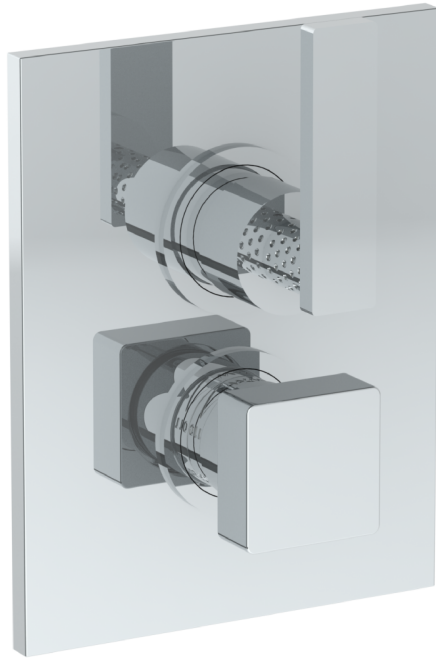

## 71-T20-LLD4

Wall Mounted Thermostatic Shower Trim with Built-In Control  
For use with SS-TH2000, SS-TH4000, SS-THVD2

Meets the applicable requirements of ASME A112.18.1-2005/CSA B125.1-05, entitled "Plumbing Supply Fittings"

# 71-T20-LLP5

Wall Mounted Thermostatic Shower Trim with Built-In Control  
For use with SS-TH2000, SS-TH4000, SS-THVD2

Meets the applicable requirements of ASME A112.18.1-2005/CSA B125.1-05, entitled "Plumbing Supply Fittings"

## 71-T20-LLO6

Wall Mounted Thermostatic Shower Trim with Built-In Control

For use with SS-TH2000, SS-TH4000, SS-THVD2

Meets the applicable requirements of ASME A112.18.1-2005/CSA B125.1-05, entitled "Plumbing Supply Fittings"