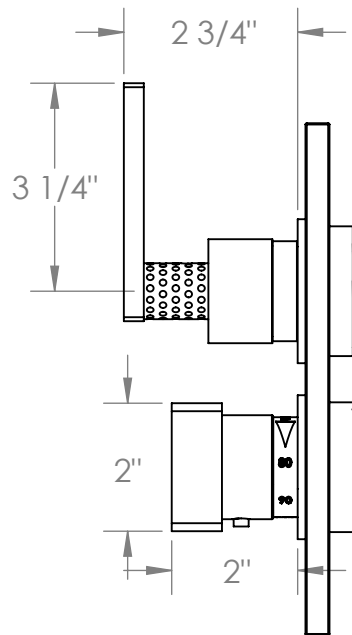

## 71-T20-LLD4

Wall Mounted Thermostatic Shower Trim with Built-In Control  
For use with SS-TH2000, SS-TH4000, SS-THVD2

Meets the applicable requirements of ASME A112.18.1-2005/CSA B125.1-05, entitled "Plumbing Supply Fittings"

# 71-T20-LLP5

Wall Mounted Thermostatic Shower Trim with Built-In Control  
For use with SS-TH2000, SS-TH4000, SS-THVD2

Meets the applicable requirements of ASME A112.18.1-2005/CSA B125.1-05, entitled "Plumbing Supply Fittings"

## 71-T20-LLO6

Wall Mounted Thermostatic Shower Trim with Built-In Control

For use with SS-TH2000, SS-TH4000, SS-THVD2

Meets the applicable requirements of ASME A112.18.1-2005/CSA B125.1-05, entitled "Plumbing Supply Fittings"