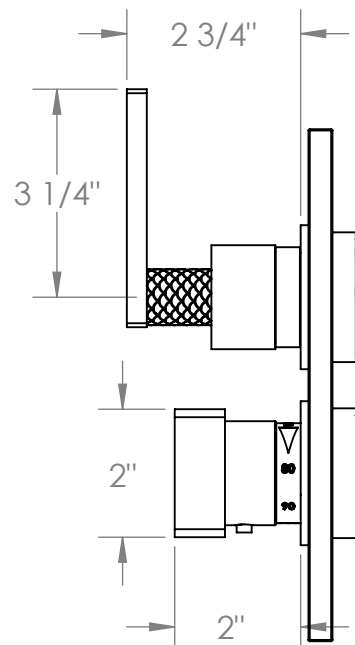

## 71-T20-LLD4

Wall Mounted Thermostatic Shower Trim with Built-In Control  
For use with SS-TH2000, SS-TH4000, SS-THVD2

Meets the applicable requirements of ASME A112.18.1-2005/CSA B125.1-05, entitled "Plumbing Supply Fittings"

# 71-T20-LLP5

Wall Mounted Thermostatic Shower Trim with Built-In Control  
For use with SS-TH2000, SS-TH4000, SS-THVD2

Meets the applicable requirements of ASME A112.18.1-2005/CSA B125.1-05, entitled "Plumbing Supply Fittings"

## 71-T20-LLO6

Wall Mounted Thermostatic Shower Trim with Built-In Control

For use with SS-TH2000, SS-TH4000, SS-THVD2

Meets the applicable requirements of ASME A112.18.1-2005/CSA B125.1-05, entitled "Plumbing Supply Fittings"