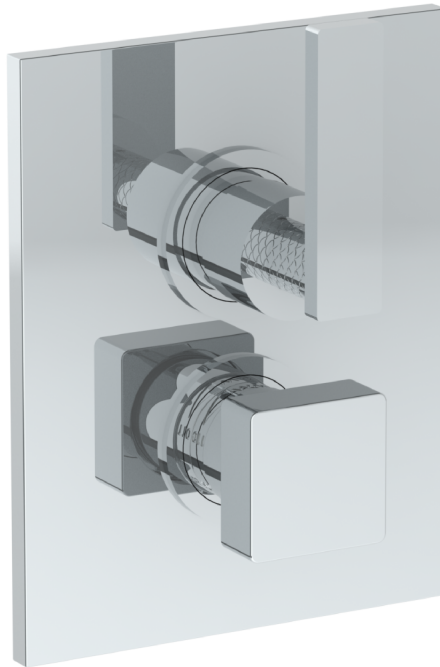

## 71-T20-LLD4

Wall Mounted Thermostatic Shower Trim with Built-In Control  
For use with SS-TH2000, SS-TH4000, SS-THVD2

Meets the applicable requirements of ASME A112.18.1-2005/CSA B125.1-05, entitled "Plumbing Supply Fittings"

# 71-T20-LLP5

Wall Mounted Thermostatic Shower Trim with Built-In Control  
For use with SS-TH2000, SS-TH4000, SS-THVD2

Meets the applicable requirements of ASME A112.18.1-2005/CSA B125.1-05, entitled "Plumbing Supply Fittings"

## 71-T20-LLO6

Wall Mounted Thermostatic Shower Trim with Built-In Control

For use with SS-TH2000, SS-TH4000, SS-THVD2

Meets the applicable requirements of ASME A112.18.1-2005/CSA B125.1-05, entitled "Plumbing Supply Fittings"