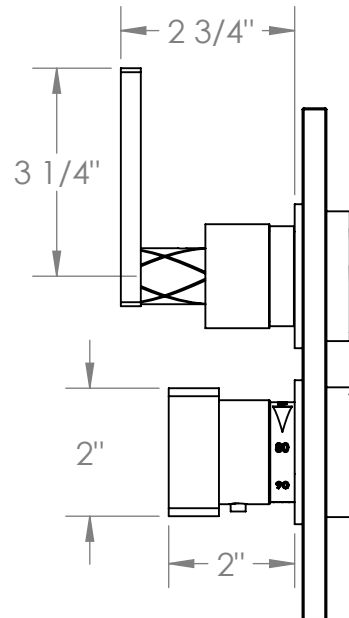

## 71-T20-LLD4

Wall Mounted Thermostatic Shower Trim with Built-In Control  
For use with SS-TH2000, SS-TH4000, SS-THVD2

Meets the applicable requirements of ASME A112.18.1-2005/CSA B125.1-05, entitled "Plumbing Supply Fittings"

# 71-T20-LLP5

Wall Mounted Thermostatic Shower Trim with Built-In Control  
For use with SS-TH2000, SS-TH4000, SS-THVD2

Meets the applicable requirements of ASME A112.18.1-2005/CSA B125.1-05, entitled "Plumbing Supply Fittings"

## 71-T20-LLO6

Wall Mounted Thermostatic Shower Trim with Built-In Control

For use with SS-TH2000, SS-TH4000, SS-THVD2

Meets the applicable requirements of ASME A112.18.1-2005/CSA B125.1-05, entitled "Plumbing Supply Fittings"