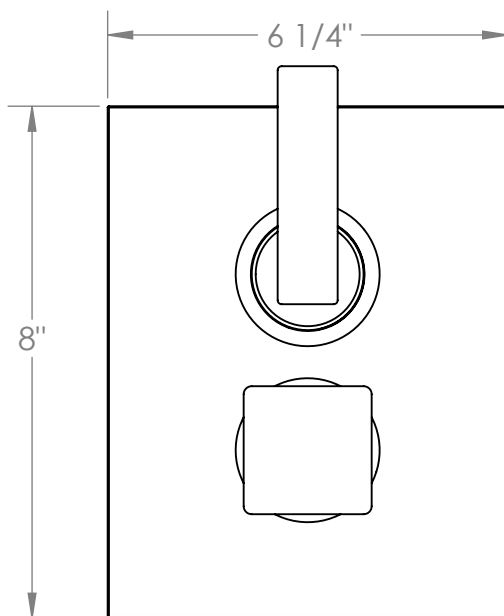

## 71-T20-LLD4

Wall Mounted Thermostatic Shower Trim with Built-In Control  
For use with SS-TH2000, SS-TH4000, SS-THVD2

Meets the applicable requirements of ASME A112.18.1-2005/CSA B125.1-05, entitled "Plumbing Supply Fittings"

# 71-T20-LLP5

Wall Mounted Thermostatic Shower Trim with Built-In Control  
For use with SS-TH2000, SS-TH4000, SS-THVD2

Meets the applicable requirements of ASME A112.18.1-2005/CSA B125.1-05, entitled "Plumbing Supply Fittings"

## 71-T20-LLO6

Wall Mounted Thermostatic Shower Trim with Built-In Control

For use with SS-TH2000, SS-TH4000, SS-THVD2

Meets the applicable requirements of ASME A112.18.1-2005/CSA B125.1-05, entitled "Plumbing Supply Fittings"