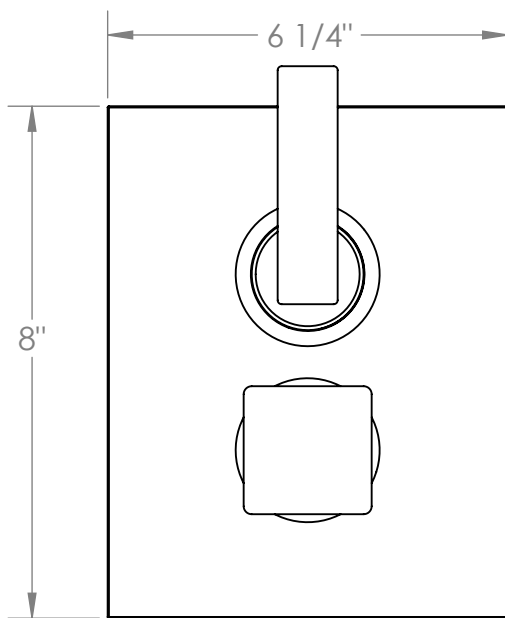

## 71-T20-LLD4

Wall Mounted Thermostatic Shower Trim with Built-In Control  
For use with SS-TH2000, SS-TH4000, SS-THVD2

Meets the applicable requirements of ASME A112.18.1-2005/CSA B125.1-05, entitled "Plumbing Supply Fittings"

# 71-T20-LLP5

Wall Mounted Thermostatic Shower Trim with Built-In Control  
For use with SS-TH2000, SS-TH4000, SS-THVD2

Meets the applicable requirements of ASME A112.18.1-2005/CSA B125.1-05, entitled "Plumbing Supply Fittings"

## 71-T20-LLO6

Wall Mounted Thermostatic Shower Trim with Built-In Control

For use with SS-TH2000, SS-TH4000, SS-THVD2

Meets the applicable requirements of ASME A112.18.1-2005/CSA B125.1-05, entitled "Plumbing Supply Fittings"